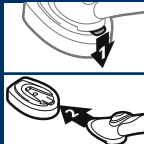

EASY TO FILL

Unscrew bottom of handle to fill with soap

EASY TO REPLACE

Push tab to eject sponge

Slide on new sponge refill