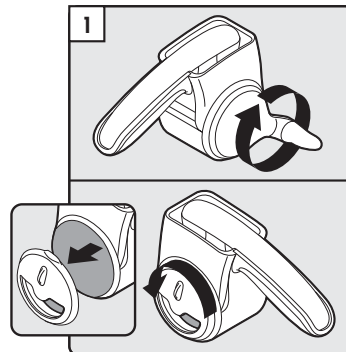

# INSTRUCTIONS

Cap, grating surface and rotating arm can be easily released. Grater can be reassembled with rotating arm on either side to accommodate right- or left- handed users.

Place cheese in chamber, close handle, and turn knob in either direction to grate. Open window or remove cap to dispense desired amount.

To disassemble: With handle in open position, push tab to release drum. All parts are dishwasher safe.

[www.oxo.com](http://www.oxo.com)

**OXO**  
**GOOD GRIPS®**

Seal & Store Rotary Grater

INSTRUCTIONS