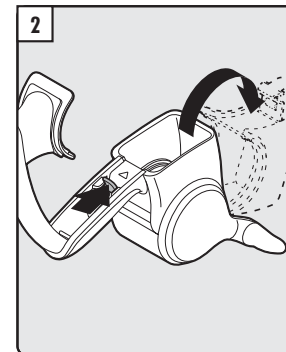

# INSTRUCTIONS

Cap, grating surface and rotating arm can be easily released. Grater can be reassembled with rotating arm on either side to accommodate right- or left- handed users.

Place cheese in chamber, close handle, and turn knob in either direction to grate. Open window or remove cap to dispense desired amount.

To disassemble: With handle in open position, push tab to release drum. All parts are dishwasher safe.

[www.oxo.com](http://www.oxo.com)

**OXO**  
**GOOD GRIPS®**

Seal & Store Rotary Grater

INSTRUCTIONS