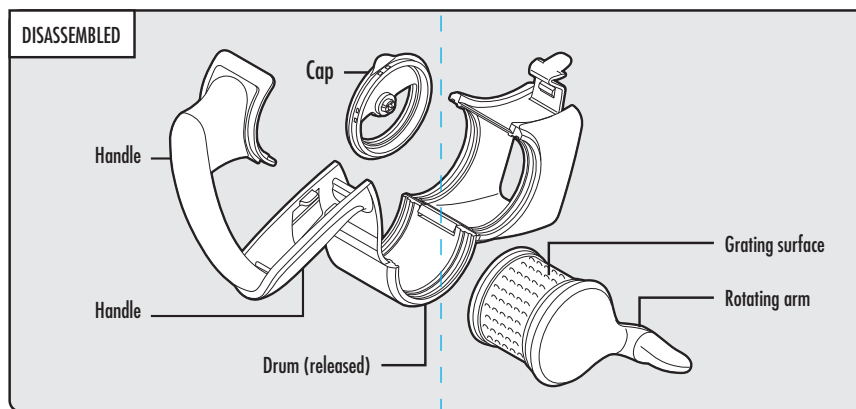

# INSTRUCTIONS

Cap, grating surface and rotating arm can be easily released. Grater can be reassembled with rotating arm on either side to accommodate right- or left- handed users.

Place cheese in chamber, close handle, and turn knob in either direction to grate. Open window or remove cap to dispense desired amount.

To disassemble: With handle in open position, push tab to release drum. All parts are dishwasher safe.

[www.oxo.com](http://www.oxo.com)

**OXO**  
**GOOD GRIPS®**

Seal & Store Rotary Grater

INSTRUCTIONS