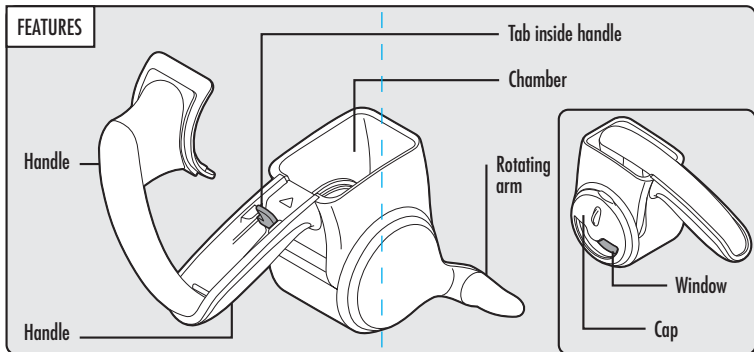

# INSTRUCTIONS

Cap, grating surface and rotating arm can be easily released. Grater can be reassembled with rotating arm on either side to accommodate right- or left- handed users.

Place cheese in chamber, close handle, and turn knob in either direction to grate. Open window or remove cap to dispense desired amount.

To disassemble: With handle in open position, push tab to release drum. All parts are dishwasher safe.

[www.oxo.com](http://www.oxo.com)

**OXO**  
**GOOD GRIPS®**

Seal & Store Rotary Grater

INSTRUCTIONS